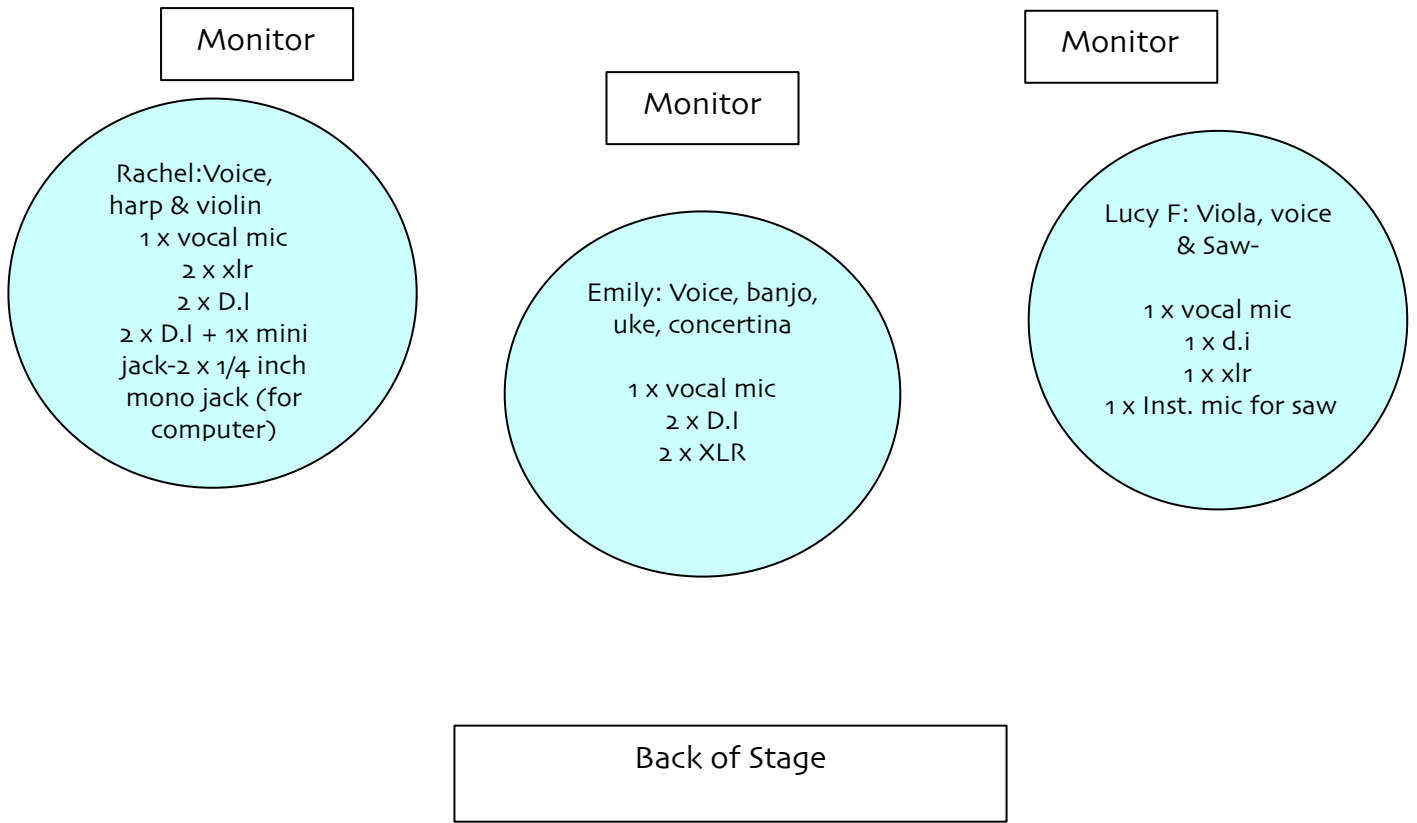

Emily Portman Trio Tech Spec

FOH

Please include:

3 separate monitor mixes.

Reverb unit.

Compression on Vocal Channels.

Instrument stands if possible.

3 chairs (Rachel sits throughout whilst Emily and Lucy stand to perform.)

Water on stage.

Microphones:

Three high quality vocal microphones. Ideally Neumann KMS105 or Shure Beta 87a.

List of Players:

Emily Portman: central. D.I for Banjo and Ukulele. @ XLRs for stereo pas on concertina.

Rachel Newton: stage left, seated. D. I for Harp, XLR for DPA on fiddle.

Lucy Farrell: Stage right. D.I for viola, instrument mic for saw, which Lucy will sit to play.